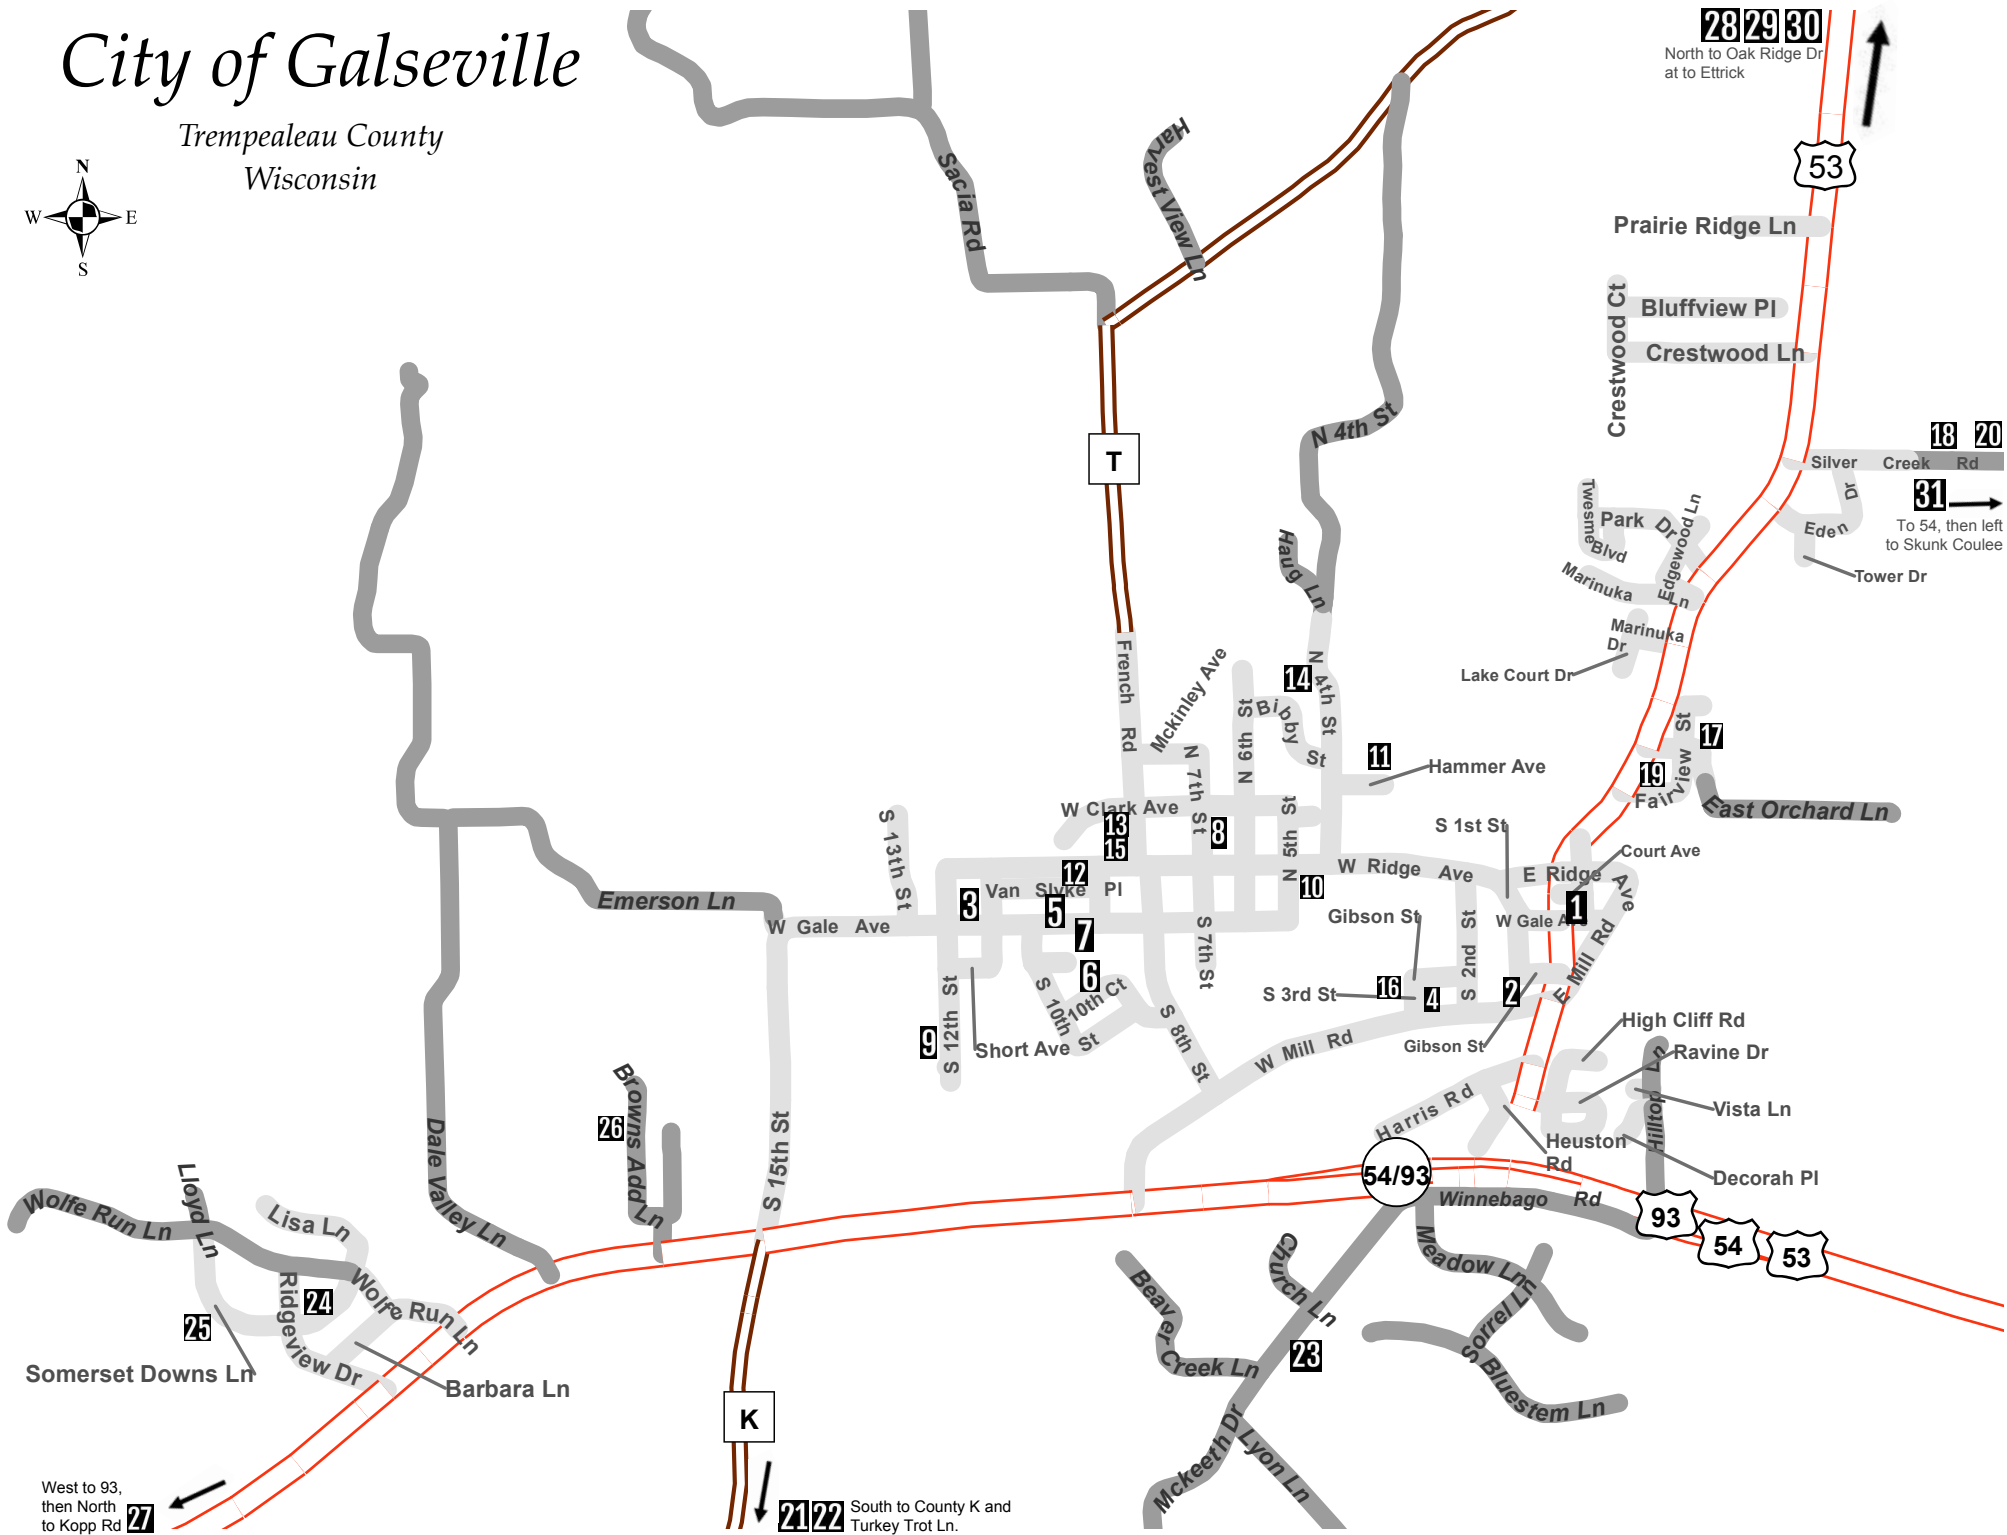

City of Galseville

Trempealeau County
Wisconsin

28 29 30
North to Oak Ridge Dr
at to Ettrick

53

Prairie Ridge Ln
Bluffview Pl
Crestwood Ln

18 20
31
To 54, then left
to Skunk Coulee

Silver Creek Rd
Eden Dr
Tower Dr

Twins Blvd
Park Dr
Marinuka Dr

11
Hammer Ave

17
Fairyview St

19
East Orchard Ln

S 13th St

W Clark Ave
N 7th St
N 6th St
N 5th St

S 1st St
W Ridge Ave

E Ridge Ave
Court Ave

Emerson Ln
W Gale Ave

Van Slyke Pl
S 12th St
S 10th St
S 10th Ct

N 5th St
Gibson St

10
W Mill Rd

S 2nd St
W Gale Ave

1
E Mill Rd Ave

26
Browns Add Ln

S 15th St

Short Ave St
S 8th St

W Mill Rd
Gibson St

S 3rd St
Harris Rd

4
Gibson St

2
E Mill Rd Ave

High Cliff Rd
Ravine Dr

Vista Ln
Decorah Pl

Wolfe Run Ln
Lloyd Ln

Lisa Ln
Ridgeview Dr

Wolfe Run Ln
Barbara Ln

25
Somerset Downs Ln

K

Beale Creek Ln
McKeern Dr

Church Ln
Lyon Ln

54/93

Winnepago Rd
Meadow Ln

Surrey Ln
St Bluestem Ln

93

54
53

West to 93,
then North
to Kopp Rd

27

21 22
South to County K and
Turkey Trot Ln.