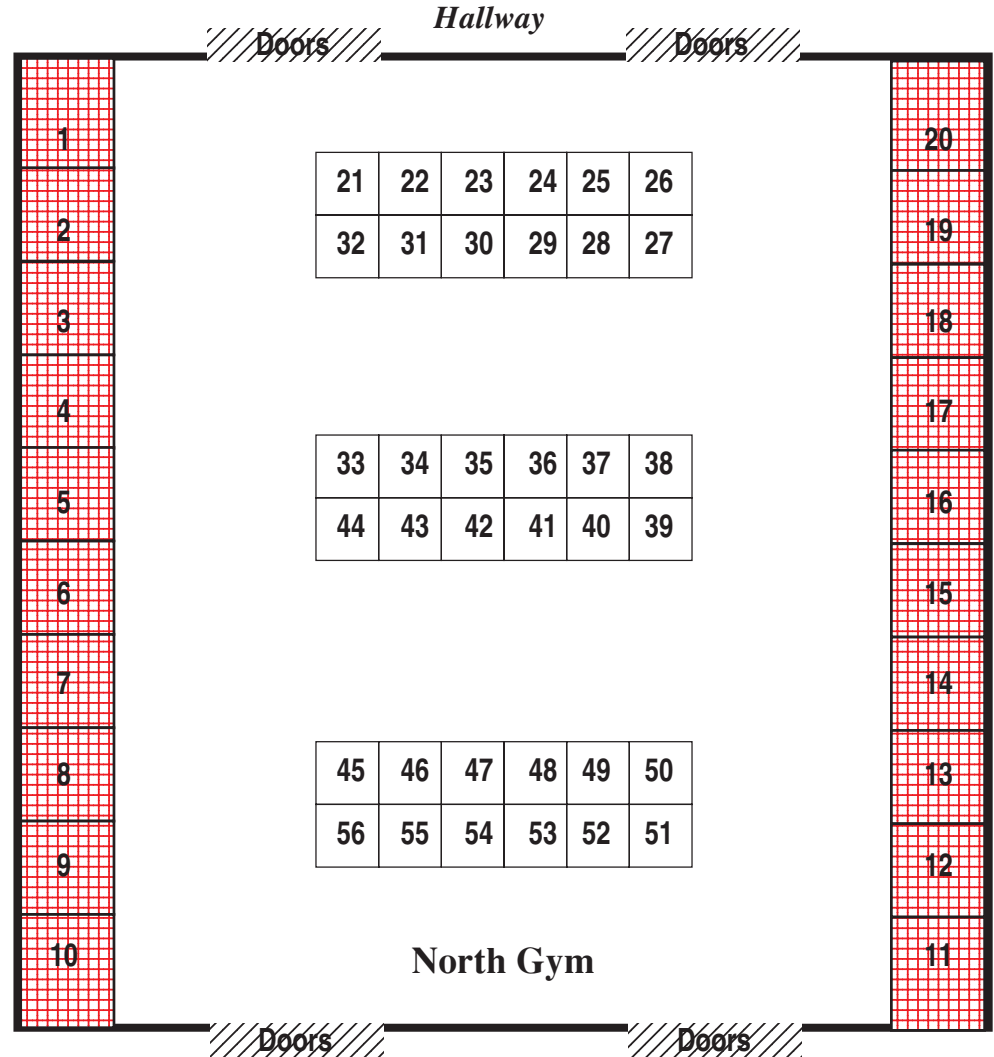

G-E-T Showcase booth locations

Exhibits located in the new cafeteria and the north gymnasium of G-E-T High School.
Entertainment will be in the Gymnatorium.

Electricity available

only in the shaded booths.
First come, first served basis only.
Reservable only with full payment. Order early to guarantee booth with electricity.