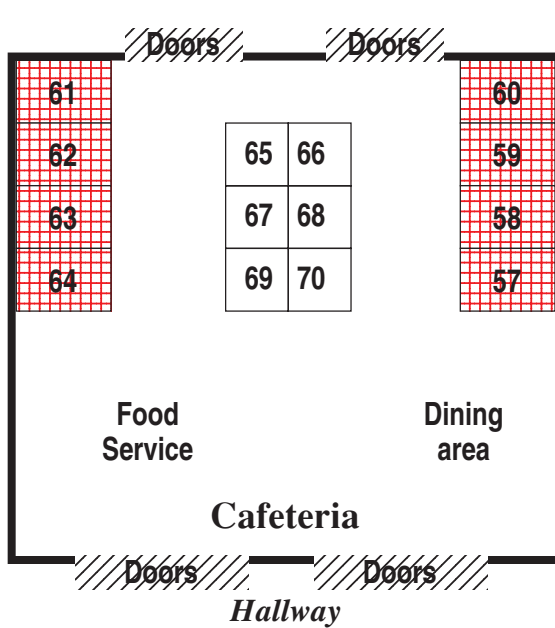

G-E-T Showcase booth locations

Exhibits located in the new cafeteria and the north gymnasium of G-E-T High School.
Entertainment will be in the Gymnatorium.

Electricity available

only in the shaded booths.
First come, first served basis only.
Reservable only with full payment. Order early to guarantee booth with electricity.